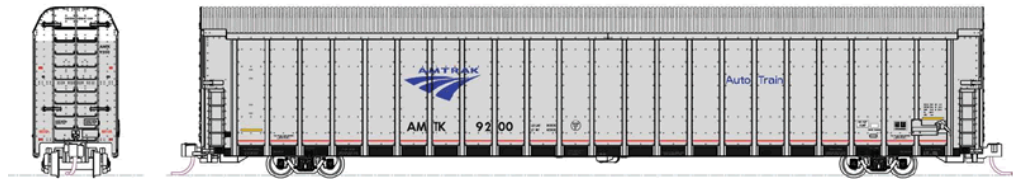

September Announcements from Kato!

Qty	Item	Description	MSRP
	KAT1065505	N Aluminum Sided Autorack Amtrak Phase V 4-Car Set #3 (New Road Numbers) *NEW*	\$95.00
	KAT1065506	N Aluminum Sided Autorack Amtrak Phase V 4-Car Set #4 (New Road Numbers) *NEW*	\$95.00
	KAT1065507	N Aluminum Sided Autorack Amtrak Phase III 4-Car Set #1 *NEW*	\$95.00
	KAT1065508	N Aluminum Sided Autorack Amtrak Phase III 4-Car Set #2 *NEW*	\$95.00
	KAT1066275	N Mixed Freight Train Set *Re-Stock*	\$95.00
	KAT1766030	N GE P42 "Genesis" Amtrak Phase V "Late" #47 *NEW*	\$125.00
	KAT1766031	N GE P42 "Genesis" Amtrak Phase V "Late" #160 *NEW*	\$125.00
	KAT1766030DCC	N GE P42 "Genesis" Amtrak Phase V "Late" #47 w/ DCC *NEW*	\$165.00
	KAT1766031DCC	N GE P42 "Genesis" Amtrak Phase V "Late" #160 w/ DCC *NEW*	\$165.00
	KAT106082	N Milwaukee Road Olympian Hiawatha 9-Car Set	\$280.00
	KAT1060430	N EMD FP7A and F7B Milwaukee Road Locomotive 2-Pack , #95A + #95B	\$190.00
	KAT1762301	N EMD FP7A Milwaukee Road Locomotive #95C	\$110.00
	KAT1062015	N 2015 Operation North Pole Christmas Train 4-Unit Set	\$195.00
	KAT1062016	N 2016 Operation North Pole Christmas Train 4-Unit Set	\$195.00
	KAT1062016A	N 2016 Operation North Pole Christmas Train 2-Unit Add-On Set	\$65.00